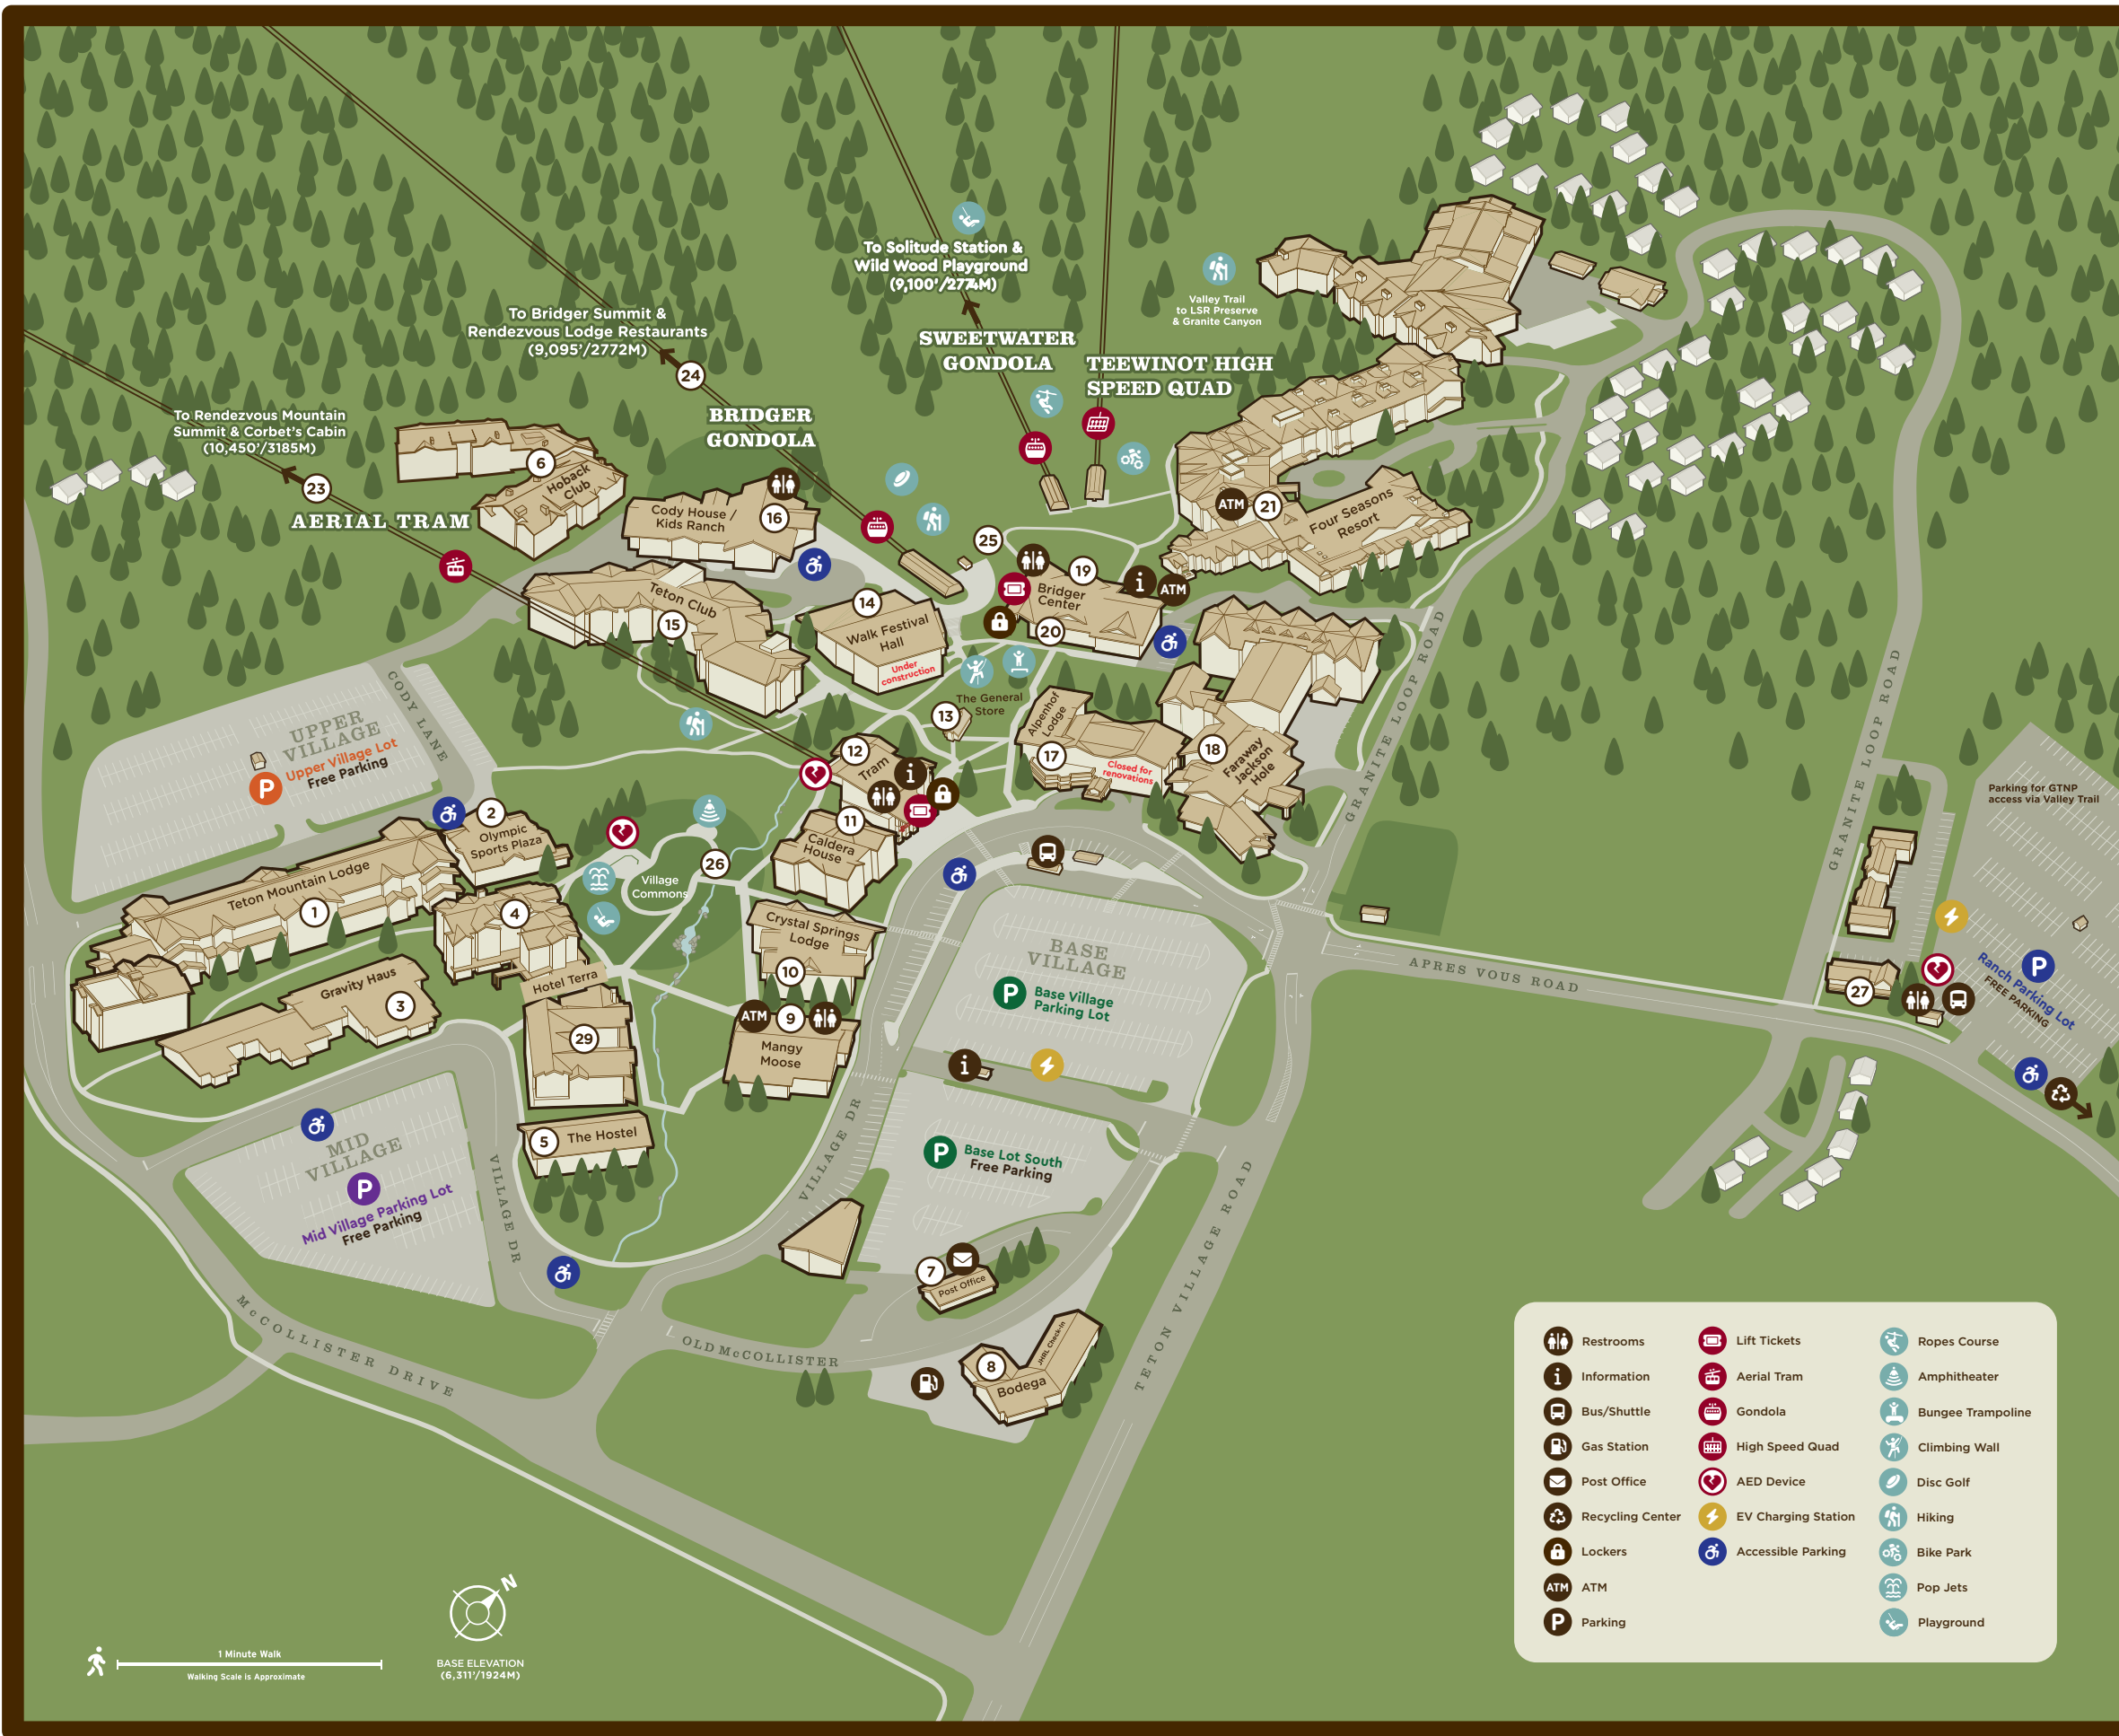

TETON VILLAGE MAP & DIRECTORY

ACTIVITIES		LODGING	
Aerial Tram Rides	12	Alpenhof Lodge*	17
Bike Park	19	Caldera House	11
Grand Adventure Park	20	Cody House	16
Grand Fishing Adventures	10	Crystal Springs Lodge	10
Grand Teton Music Festival*	14	Faraway Jackson Hole	18
Guest Services, Lost & Found	12	Four Seasons Resort	21
Jackson Hole Paragliding	20	Gravity Haus Jackson Hole	3
Kids Ranch	16	Hoback Club	6
Village Commons	26	The Hostel	5
		Hotel Terra	4, 29
		Jackson Hole Resort Lodging	8
		Faraway Jackson Hole	18
		Teton Club	15
		Teton Mountain Lodge	1
EATING & DRINKING (Base Area)		SHOPPING	
Ascent Lounge	21	Bodega	8
Black Diamond Bar	1	Jackson Hole General Store	13
Bodega	8	JH Sports	20
Corsa	11	The Lodge Store at TML	1
First Chair Grab & Go	21	Mangy Moose Market, Cellars & Shop	9
The Handle Bar	21	Mudroom	11
Il Villaggio Osteria	4	Nomad Sports	17
Jackson Hole General Store	13	Rodeo	29
Mangy Moose Cafe, Saloon & Restaurant	9	Stio	29
Shin Shin	11	Teton Village Sports	10
Southcable Cafe	11		
Spur Restaurant & Bar	1		
Steadfire Chophouse	21		
Sure Hand	18		
Teton Thai	27		
Tin Can Cantina	25		
Tram Dock Restaurant & Bar	12		
Wild Pine & Unravel Coffee at Gravity Haus Jackson Hole	3		
		MISCELLANEOUS	
		AED Device	♥
		ATM	ATM 1 9 20 21
		Bodega	🛒 8
		Buses & Shuttles	🚌
		EV Charging Station	⚡
		JHMR Admin. Offices	2
		Lost & Found	12
		Restrooms	♿ 9 12 16 20
		US Post Office	✉ 7
		WELLNESS SPAS	
		Chill Spa	4
		SpaTerra	1
		Thee Spa at Teton Club	15
		The Spa at Four Seasons	21
		REAL ESTATE	
		JH Real Estate Associates	28
		Sotheby's Int'l Realty	1 4 21

*Alpenhof Lodge and Walk Festival Hall are closed for renovations